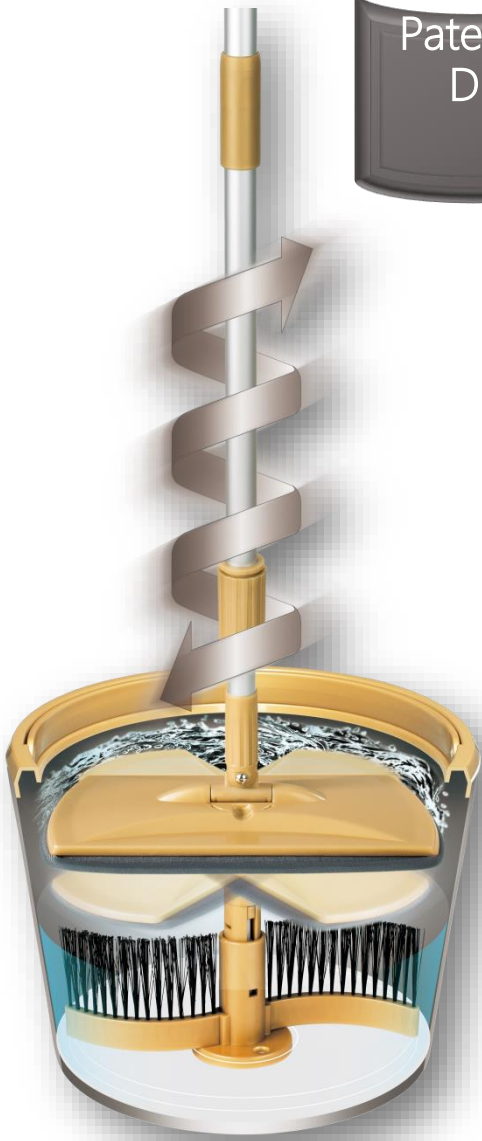

Hand wash free – New Development

Black with noble, stable, technology image, many technology products with color, Black solemn images, also used in some special occasions, space design, Daily necessities and costume design mostly use black to shape the noble image, Is also a kind of always popular main colors, suitable for and with a lot of colors.

Patent lifting bucket
Dual actions in
one bucket

Dehydration
Unique microfiber mop pad ~
Super water & dust absorption
Absorb 8 times water of its weight

Washing
Patent lifting bucket
Each press alike 10 times of brushing
Remove the dirt instantly