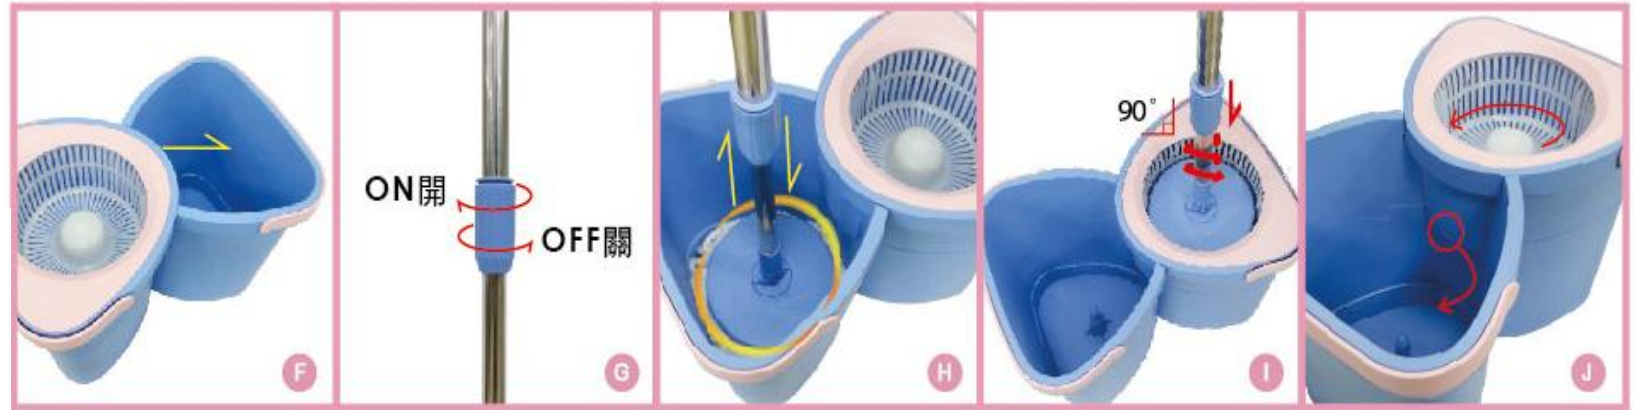

好神拖
Supamop

Black with noble, stable, technology image, many technology products with color, Black solemn images, also used in some special occasions, space design, Daily necessities and costume design mostly use black to shape the noble image. Is also a kind of always popular main colors,

◆ *feature :*

(1) light weight & easy storage

~detachable /stackable buckets

(2) water return to clean bucket design

(3) special handle design, 30% energy saving

ORIGINAL
INVENTOR
CREATIVE
DESIGN

原創發明 創新設計

butterfly

Classic

HANDLE PRESS