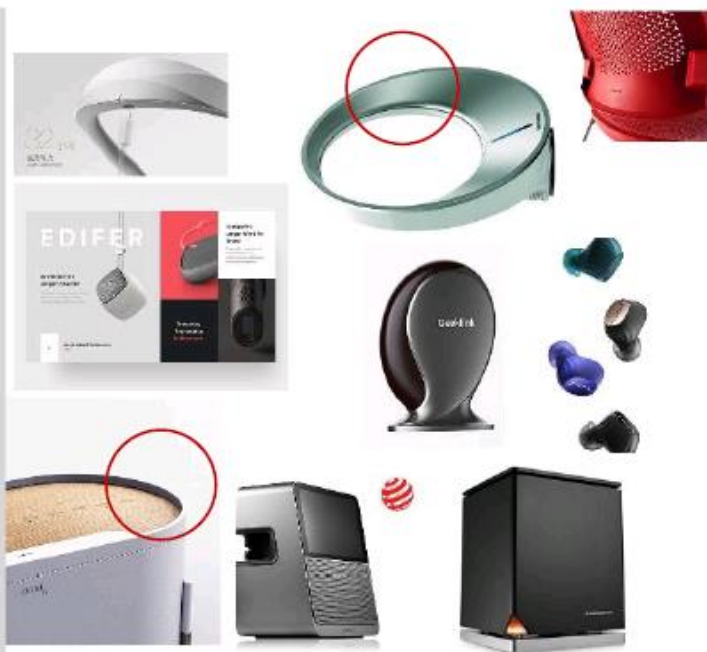

HAND PRESS

Classic

FOOT PRESS

Premium

DUAL FUNCTION

好神拖 Supamop

Black with noble, stable, technology image, many technology products with color, Black solemn images, also used in some special occasions, space design, Daily necessities and costume design mostly use black to shape the noble image, Is also a kind of always popular main colors, suitable for and with a lot of colors.