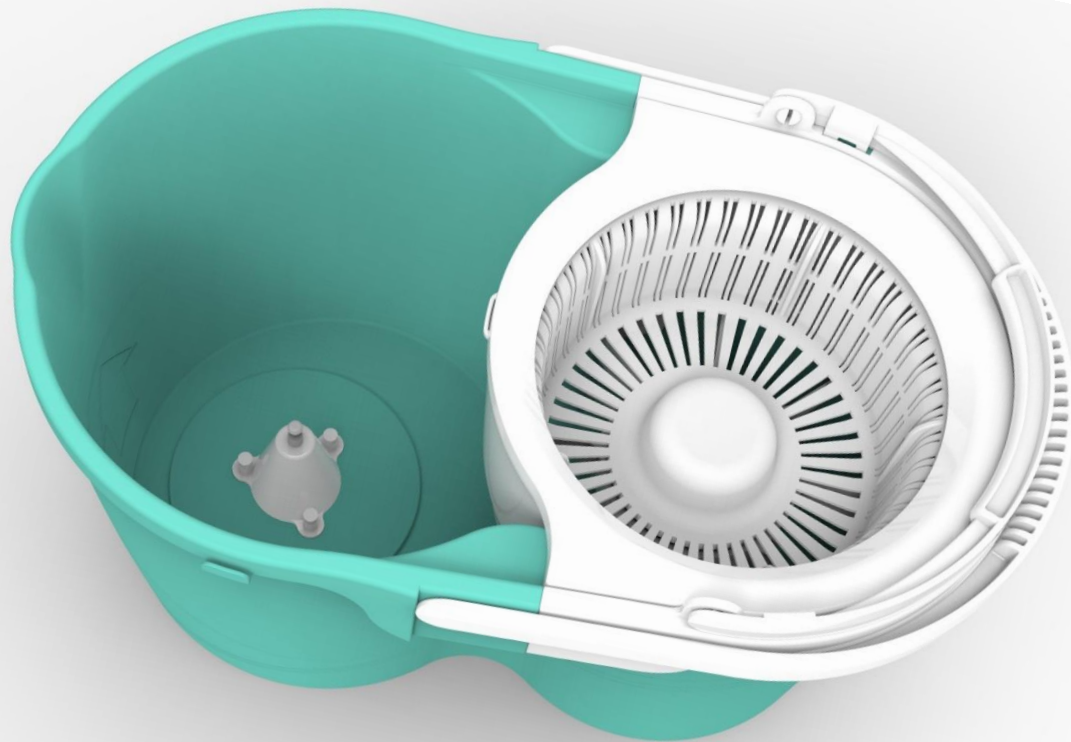

🗑️ Twin bucket design

- -easy clean twin buckets
- -suitable for outdoor cleaning job, like car wash
- -can be dehydrated individually at balcony/ bathroom